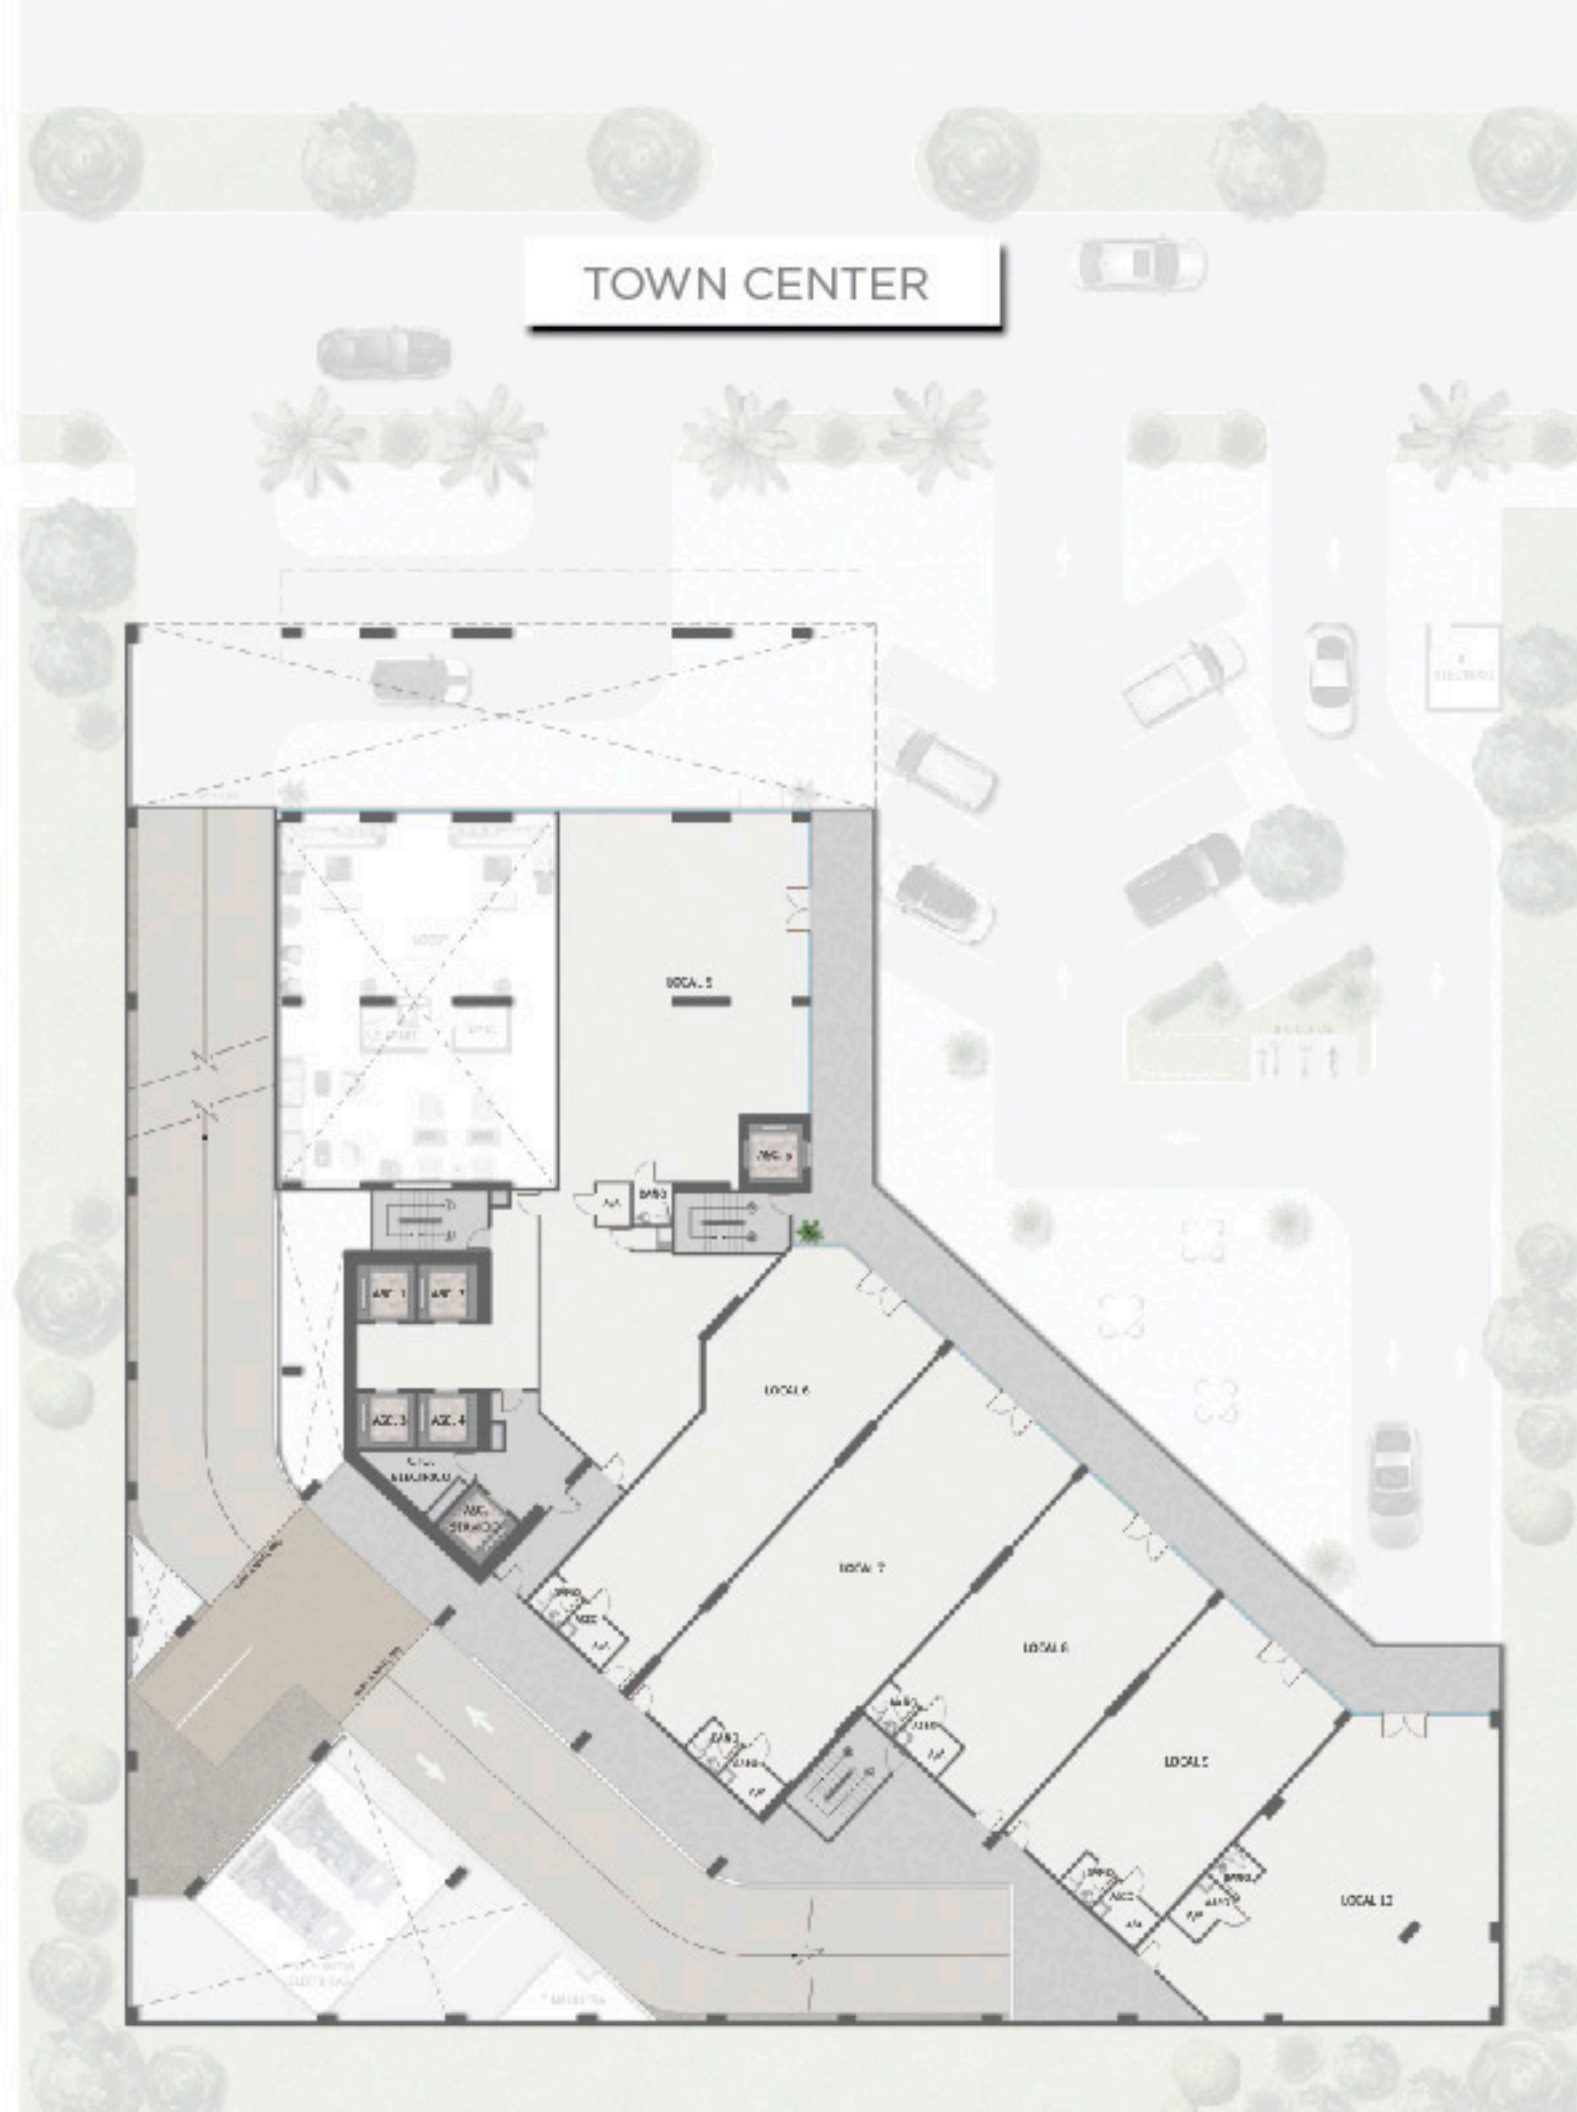

Ground Level

Starting at 134m² to 245m²

Mezzanine Level

Starting at 108m² to 253m²

PLANTA BAJA

RETAIL MEZZANINE

WELCOME TO

BLUE LEVEL